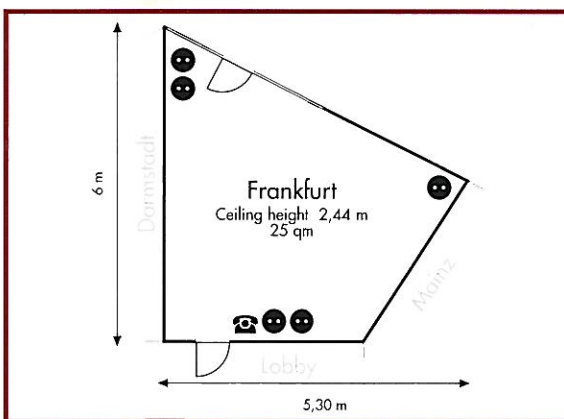

Seating – max. capacity: