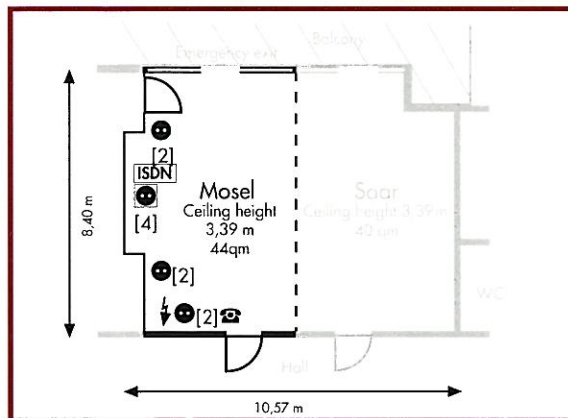

Seating – max. capacity:

Mosel (44 qm):

Floor:	1	ISDN:	○
Natural daylight:	•	Analogue point:	○
Air-conditioning:	•	Wireless LAN:	○
Number of sockets:	10	TV point:	-
High-voltage power point:	•	Door max. W/H:	1,05 x 2,10 m