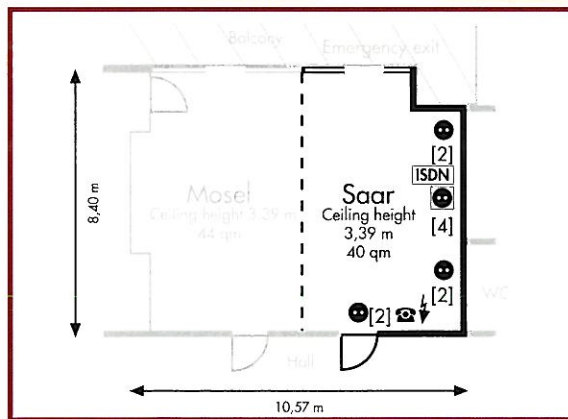

Seating – max. capacity:

Saar (40 qm):

Floor:	1	ISDN:	○
Natural daylight:	•	Analogue point:	○
Air-conditioning:	•	Wireless LAN:	○
Number of sockets:	10	TV point:	-
High-voltage power point:	•	Door max. W/H:	1,05 x 2,10 m