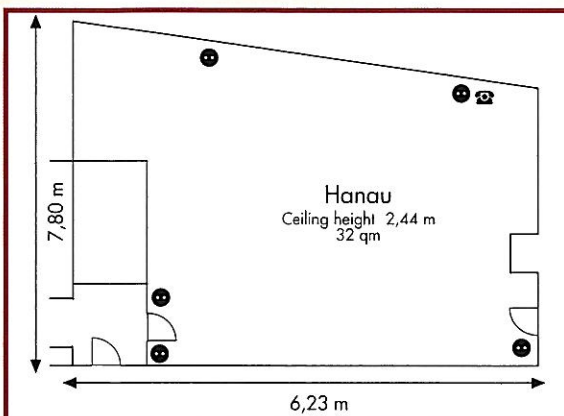

**Seating – max. capacity:**

**Wiesbaden (40 qm):**

- Floor: 3 ISDN: -
- Natural daylight: • Analogue point: ○
- Air-conditioning: • Wireless LAN: ○
- Number of sockets: 6 TV point: -
- High-voltage power point: • Door max. W/H: 0,72 x 2,03m

**Seating – max. capacity:**

**Darmstadt (32 qm):**

- Floor: 3 ISDN: -
- Natural daylight: • Analogue point: ○
- Air-conditioning: • Wireless LAN: ○
- Number of sockets: 4 TV point: -
- High-voltage power point: • Door max. W/H: 0,81 x 2,03m

**Seating – max. capacity:**

**Frankfurt (25 qm):**

- Floor: 3 ISDN: -
- Natural daylight: • Analogue point: ○
- Air-conditioning: • Wireless LAN: ○
- Number of sockets: 5 TV point: -
- High-voltage power point: • Door max. W/H: 0,85 x 1,97m

**Seating – max. capacity:**

**Hanau (32 qm):**

- Floor: 6 ISDN: -
- Natural daylight: • Analogue point: ○
- Air-conditioning: • Wireless LAN: ○
- Number of sockets: 5 TV point: -
- High-voltage power point: • Door max. W/H: 0,84 x 2,00m