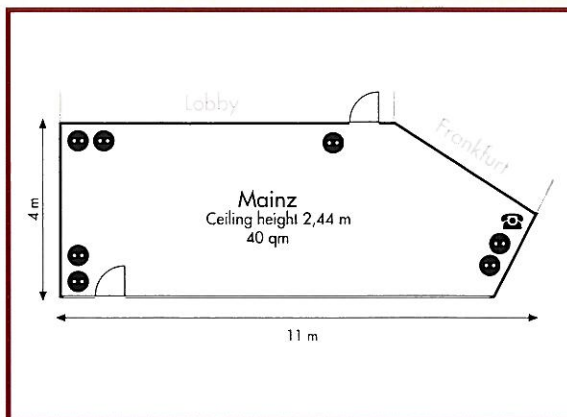

**Seating – max. capacity:**

Theatre 400	Classroom 200	U-Shape 70	Boardroom 92	Banquet 200

**Foyer:**

Door max. W/H: 2,00 x 2,05 m

**Tower completely (460 qm):**

Floor:	25 + 26	ISDN:	-
Natural daylight:	•	Analogue point:	○
Air-conditioning:	•	Wireless LAN:	○
Number of sockets:	40	TV point:	-
High-voltage power point:	•	Door max. W/H:	2,00 x 2,00 m

**Seating – max. capacity:**

**Main (120 qm):**

- Floor: 1 ISDN: 0  
 Natural daylight: • Analogue point: 0  
 Air-conditioning: • Wireless LAN: 0  
 Number of sockets: 24 TV point: -  
 High-voltage power point: • Door max. W/H: 1,85 x 2,10 m

**Seating – max. capacity:**

**Board Room (70 qm):**

- Floor: 1 ISDN/Wireless LAN: 0  
 Natural daylight: • Analogue point: 0  
 Air-conditioning: • TV point: 0  
 Number of sockets: 35 Data beamer •  
 High-voltage power point: • Door max. W/H: 1,98 x 2,10 m

**Seating – max. capacity:**

**Mainz (40 qm):**

- Floor: 3 ISDN: -  
 Natural daylight: • Analogue point: 0  
 Air-conditioning: • Wireless LAN: 0  
 Number of sockets: 7 TV point: -  
 High-voltage power point: • Door max. W/H: 0,81 x 2,03 m