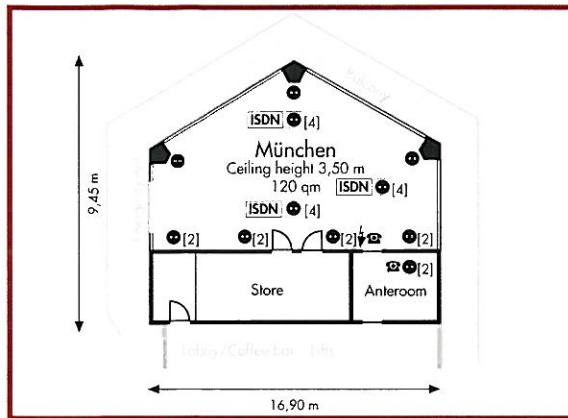

**Seating – max. capacity:**

**Wiesbaden (40 qm):**

- Floor: 3 ISDN: -
- Natural daylight: • Analogue point: ○
- Air-conditioning: • Wireless LAN: ○
- Number of sockets: 6 TV point: -
- High-voltage power point: • Door max. W/H: 0,72 x 2,03m

**Seating – max. capacity:**

**Frankfurt (25 qm):**

- Floor: 3 ISDN: -
- Natural daylight: • Analogue point: ○
- Air-conditioning: • Wireless LAN: ○
- Number of sockets: 5 TV point: -
- High-voltage power point: • Door max. W/H: 0,85 x 1,97m

**Seating – max. capacity:**

**Hanau (32 qm):**

- Floor: 6 ISDN: -
- Natural daylight: • Analogue point: ○
- Air-conditioning: • Wireless LAN: ○
- Number of sockets: 5 TV point: -
- High-voltage power point: • Door max. W/H: 0,84 x 2,00m

**Seating – max. capacity:**

**München (120 qm):**

- |                           |    |                 |               |
|---------------------------|----|-----------------|---------------|
| Floor:                    | 1  | ISDN:           | ○             |
| Natural daylight:         | •  | Analogue point: | ○             |
| Air-conditioning:         | •  | Wireless LAN:   | ○             |
| Number of sockets:        | 23 | TV point:       | -             |
| High-voltage power point: | •  | Door max. W/H:  | 1,10 x 1,95 m |