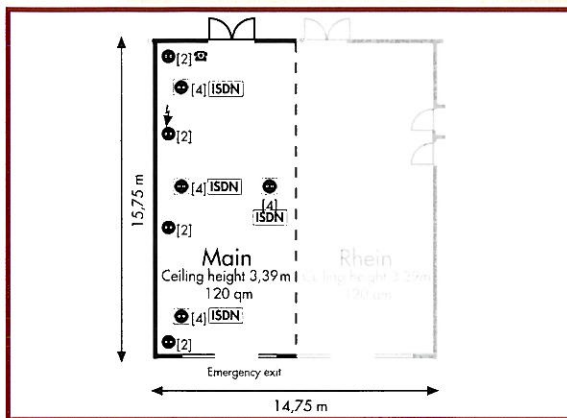

**Kongressaal A + B (296 qm):**

Floor:	EG	ISDN:	○
Natural daylight:	-	Analogue point:	○
Air-conditioning:	•	Wireless LAN:	○
Number of sockets:	28	TV point:	-
High-voltage power point:	•	Door max. W/H:	1,62 x 2,05 m

**Seating – max. capacity:**

Theatre 400	Classroom 200	U-Shape 70	Boardroom 92	Banquet 200

**Foyer:**

Door max. W/H: 2,00 x 2,05 m

**Tower completely (460 qm):**

Floor:	25 + 26	ISDN:	-
Natural daylight:	•	Analogue point:	○
Air-conditioning:	•	Wireless LAN:	○
Number of sockets:	40	TV point:	-
High-voltage power point:	•	Door max. W/H:	2,00 x 2,00 m

**Seating – max. capacity:**

Theatre 50	Classroom -	U-Shape 20	Boardroom 22	Banquet 200

**Rhein (120 qm):**

- Floor: 1 ISDN: 0  
 Natural daylight: • Analogue point: 0  
 Air-conditioning: • Wireless LAN: 0  
 Number of sockets: 20 TV point: -  
 High-voltage power point: • Door max. W/H: 1,85 x 2,10 m

**Seating – max. capacity:**

**Main (120 qm):**

- Floor: 1 ISDN: 0  
 Natural daylight: • Analogue point: 0  
 Air-conditioning: • Wireless LAN: 0  
 Number of sockets: 24 TV point: -  
 High-voltage power point: • Door max. W/H: 1,85 x 2,10 m