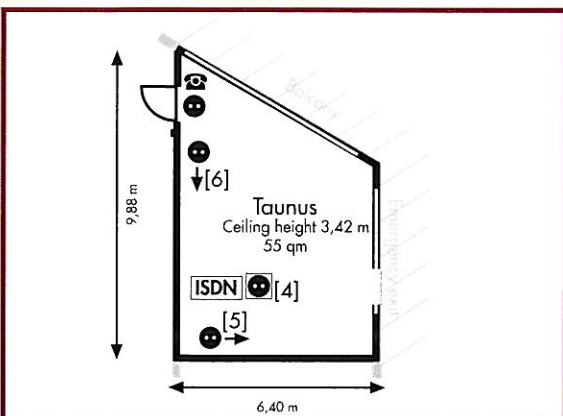

**Seating – max. capacity:**

**Wiesbaden (40 qm):**

- Floor: 3 ISDN: -
- Natural daylight: • Analogue point: ○
- Air-conditioning: • Wireless LAN: ○
- Number of sockets: 6 TV point: -
- High-voltage power point: • Door max. W/H: 0,72 x 2,03m

**Seating – max. capacity:**

**Württemberg (35 qm):**

- Floor: 1
- Natural daylight: •
- Air-conditioning: •
- Number of sockets: 10
- High-voltage power point: •
- ISDN: ○
- Analogue point: ○
- Wireless LAN: ○
- TV point: -
- Door max. W/H: 1,05 x 2,10 m

**Seating – max. capacity:**

**Hessen (30 qm):**

- Floor: 1
- Natural daylight: •
- Air-conditioning: •
- Number of sockets: 13
- High-voltage power point: •
- ISDN: ○
- Analogue point: ○
- Wireless LAN: ○
- TV point: -
- Door max. W/H: 1,05 x 2,10 m

**Seating – max. capacity:**

**Taunus (55 qm):**

- Floor: 1
- Natural daylight: •
- Air-conditioning: •
- Number of sockets: 16
- High-voltage power point: •
- ISDN: ○
- Analogue point: ○
- Wireless LAN: ○
- TV point: -
- Door max. W/H: 1,05 x 2,10 m