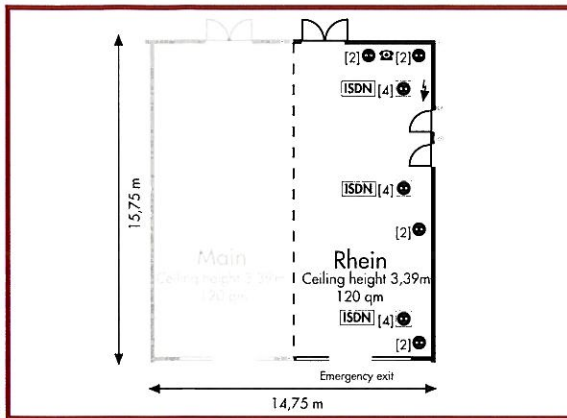

**Kongressaal A + B (296 qm):**

Floor:	EG	ISDN:	○
Natural daylight:	-	Analogue point:	○
Air-conditioning:	•	Wireless LAN:	○
Number of sockets:	28	TV point:	-
High-voltage power point:	•	Door max. W/H:	1,62 x 2,05 m

**Seating – max. capacity:**

Theatre 400	Classroom 200	U-Shape 70	Boardroom 92	Banquet 200

**Foyer:**

Door max. W/H: 2,00 x 2,05 m

**Tower completely (460 qm):**

Floor:	25 + 26	ISDN:	-
Natural daylight:	•	Analogue point:	○
Air-conditioning:	•	Wireless LAN:	○
Number of sockets:	40	TV point:	-
High-voltage power point:	•	Door max. W/H:	2,00 x 2,00 m

**Seating – max. capacity:**

Theatre 50	Classroom -	U-Shape 20	Boardroom 22	Banquet 200

**Rhein (120 qm):**

- Floor: 1 ISDN: 0  
 Natural daylight: • Analogue point: 0  
 Air-conditioning: • Wireless LAN: 0  
 Number of sockets: 20 TV point: -  
 High-voltage power point: • Door max. W/H: 1,85 x 2,10 m

**Seating – max. capacity:**

**Main (120 qm):**

- Floor: 1 ISDN: 0  
 Natural daylight: • Analogue point: 0  
 Air-conditioning: • Wireless LAN: 0  
 Number of sockets: 24 TV point: -  
 High-voltage power point: • Door max. W/H: 1,85 x 2,10 m