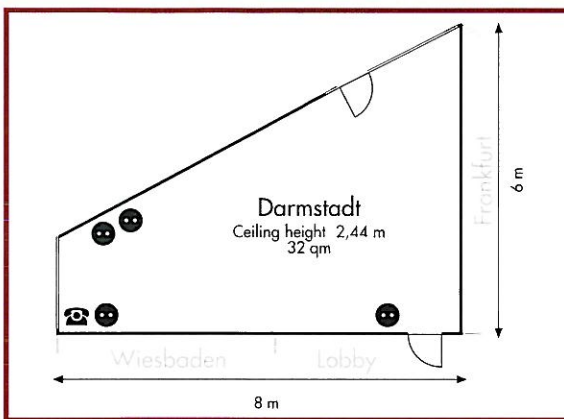

**Kongressaal A + B (296 qm):**

Floor:	EG	ISDN:	○
Natural daylight:	-	Analogue point:	○
Air-conditioning:	•	Wireless LAN:	○
Number of sockets:	28	TV point:	-
High-voltage power point:	•	Door max. W/H:	1,62 x 2,05 m

**Seating – max. capacity:**

**Mainz (40 qm):**

- Floor: 3 ISDN: -  
 Natural daylight: • Analogue point: 0  
 Air-conditioning: • Wireless LAN: 0  
 Number of sockets: 7 TV point: -  
 High-voltage power point: • Door max. W/H: 0,81 x 2,03 m

**Seating – max. capacity:**

**Wiesbaden (40 qm):**

- Floor: 3 ISDN: -
- Natural daylight: • Analogue point: ○
- Air-conditioning: • Wireless LAN: ○
- Number of sockets: 6 TV point: -
- High-voltage power point: • Door max. W/H: 0,72 x 2,03m

**Seating – max. capacity:**

**Darmstadt (32 qm):**

- Floor: 3 ISDN: -
- Natural daylight: • Analogue point: ○
- Air-conditioning: • Wireless LAN: ○
- Number of sockets: 4 TV point: -
- High-voltage power point: • Door max. W/H: 0,81 x 2,03m