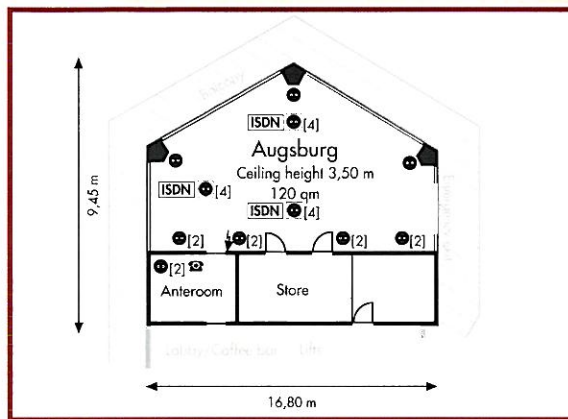

**Seating – max. capacity:**

**Hanau (32 qm):**

- Floor: 6 ISDN: -
- Natural daylight: • Analogue point: ○
- Air-conditioning: • Wireless LAN: ○
- Number of sockets: 5 TV point: -
- High-voltage power point: • Door max. W/H: 0,84 x 2,00m

**Seating – max. capacity:**

**München (120 qm):**

- |                           |    |                 |               |
|---------------------------|----|-----------------|---------------|
| Floor:                    | 1  | ISDN:           | ○             |
| Natural daylight:         | •  | Analogue point: | ○             |
| Air-conditioning:         | •  | Wireless LAN:   | ○             |
| Number of sockets:        | 23 | TV point:       | -             |
| High-voltage power point: | •  | Door max. W/H:  | 1,10 x 1,95 m |

**Seating – max. capacity:**

**Augsburg (120 qm):**

- |                           |    |                 |               |
|---------------------------|----|-----------------|---------------|
| Floor:                    | 1  | ISDN:           | ○             |
| Natural daylight:         | •  | Analogue point: | ○             |
| Air-conditioning:         | •  | Wireless LAN:   | ○             |
| Number of sockets:        | 23 | TV point:       | -             |
| High-voltage power point: | •  | Door max. W/H:  | 1,10 x 1,95 m |

**Seating – max. capacity:**

**Saar (40 qm):**

- |                           |    |                 |               |
|---------------------------|----|-----------------|---------------|
| Floor:                    | 1  | ISDN:           | ○             |
| Natural daylight:         | •  | Analogue point: | ○             |
| Air-conditioning:         | •  | Wireless LAN:   | ○             |
| Number of sockets:        | 10 | TV point:       | -             |
| High-voltage power point: | •  | Door max. W/H:  | 1,05 x 2,10 m |