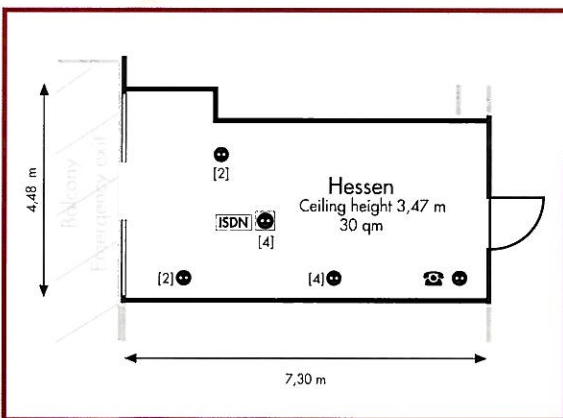

**Baden (27 qm):**

- Floor: 1
- Natural daylight: •
- Air-conditioning: •
- Number of sockets: 8
- High-voltage power point: •
- ISDN: ○
- Analogue point: ○
- Wireless LAN: ○
- TV point: -
- Door max. W/H: 1,05 x 2,10 m

**Seating – max. capacity:**

**Württemberg (35 qm):**

- Floor: 1
- Natural daylight: •
- Air-conditioning: •
- Number of sockets: 10
- High-voltage power point: •
- ISDN: ○
- Analogue point: ○
- Wireless LAN: ○
- TV point: -
- Door max. W/H: 1,05 x 2,10 m

**Seating – max. capacity:**

**Hessen (30 qm):**

- Floor: 1
- Natural daylight: •
- Air-conditioning: •
- Number of sockets: 13
- High-voltage power point: •
- ISDN: ○
- Analogue point: ○
- Wireless LAN: ○
- TV point: -
- Door max. W/H: 1,05 x 2,10 m

**Seating – max. capacity:**

**Taunus (55 qm):**

- Floor: 1
- Natural daylight: •
- Air-conditioning: •
- Number of sockets: 16
- High-voltage power point: •
- ISDN: ○
- Analogue point: ○
- Wireless LAN: ○
- TV point: -
- Door max. W/H: 1,05 x 2,10 m