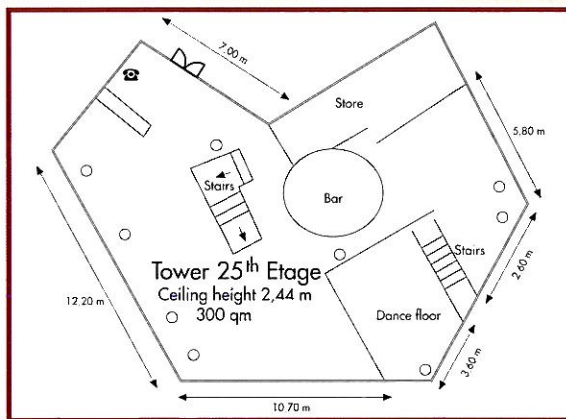

**Kongressaal A + B (296 qm):**

Floor:	EG	ISDN:	○
Natural daylight:	-	Analogue point:	○
Air-conditioning:	•	Wireless LAN:	○
Number of sockets:	28	TV point:	-
High-voltage power point:	•	Door max. W/H:	1,62 x 2,05 m

**Seating – max. capacity:**

Theatre 400	Classroom 200	U-Shape 70	Boardroom 92	Banquet 200

**Foyer:**

Door max. W/H: 2,00 x 2,05 m

**Tower completely (460 qm):**

Floor:	25 + 26	ISDN:	-
Natural daylight:	•	Analogue point:	○
Air-conditioning:	•	Wireless LAN:	○
Number of sockets:	40	TV point:	-
High-voltage power point:	•	Door max. W/H:	2,00 x 2,00 m

**Seating – max. capacity:**

Theatre 50	Classroom -	U-Shape 20	Boardroom 22	Banquet 200

**Rhein (120 qm):**

- Floor: 1 ISDN: 0  
 Natural daylight: • Analogue point: 0  
 Air-conditioning: • Wireless LAN: 0  
 Number of sockets: 20 TV point: -  
 High-voltage power point: • Door max. W/H: 1,85 x 2,10 m

**Seating – max. capacity:**

**Main (120 qm):**

- Floor: 1 ISDN: 0  
 Natural daylight: • Analogue point: 0  
 Air-conditioning: • Wireless LAN: 0  
 Number of sockets: 24 TV point: -  
 High-voltage power point: • Door max. W/H: 1,85 x 2,10 m