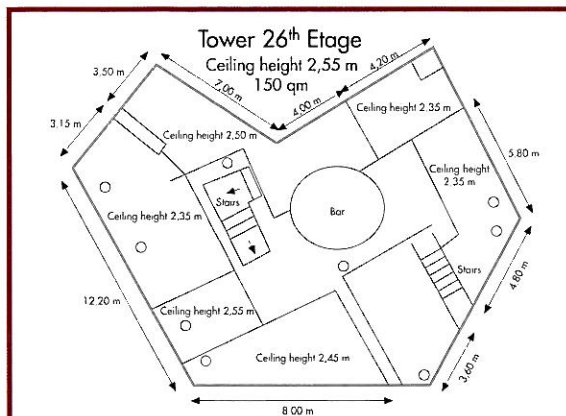

**Kongressaal A + B (296 qm):**

Floor:	EG	ISDN:	○
Natural daylight:	-	Analogue point:	○
Air-conditioning:	•	Wireless LAN:	○
Number of sockets:	28	TV point:	-
High-voltage power point:	•	Door max. W/H:	1,62 x 2,05 m

**Seating – max. capacity:**

Theatre 400	Classroom 200	U-Shape 70	Boardroom 92	Banquet 200

**Foyer:**

Door max. W/H: 2,00 x 2,05 m

**Tower completely (460 qm):**

Floor:	25 + 26	ISDN:	-
Natural daylight:	•	Analogue point:	○
Air-conditioning:	•	Wireless LAN:	○
Number of sockets:	40	TV point:	-
High-voltage power point:	•	Door max. W/H:	2,00 x 2,00 m

**Seating – max. capacity:**

Theatre 50	Classroom -	U-Shape 20	Boardroom 22	Banquet 200

**Rhein (120 qm):**

- Floor: 1 ISDN: 0  
 Natural daylight: • Analogue point: 0  
 Air-conditioning: • Wireless LAN: 0  
 Number of sockets: 20 TV point: -  
 High-voltage power point: • Door max. W/H: 1,85 x 2,10 m

**Seating – max. capacity:**

**Main (120 qm):**

- Floor: 1 ISDN: 0  
 Natural daylight: • Analogue point: 0  
 Air-conditioning: • Wireless LAN: 0  
 Number of sockets: 24 TV point: -  
 High-voltage power point: • Door max. W/H: 1,85 x 2,10 m