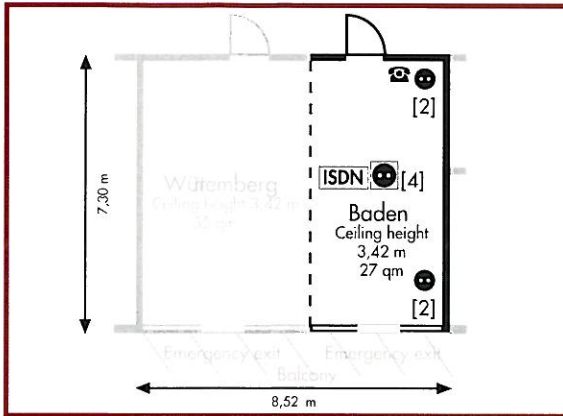

Baden (27 qm):

- Floor: 1
- Natural daylight: •
- Air-conditioning: •
- Number of sockets: 8
- High-voltage power point: •
- ISDN: ○
- Analogue point: ○
- Wireless LAN: ○
- TV point: -
- Door max. W/H: 1,05 x 2,10 m

Seating – max. capacity:

Württemberg (35 qm):

- Floor: 1
- Natural daylight: •
- Air-conditioning: •
- Number of sockets: 10
- High-voltage power point: •
- ISDN: ○
- Analogue point: ○
- Wireless LAN: ○
- TV point: -
- Door max. W/H: 1,05 x 2,10 m

Seating – max. capacity:

Hessen (30 qm):

- Floor: 1
- Natural daylight: •
- Air-conditioning: •
- Number of sockets: 13
- High-voltage power point: •
- ISDN: ○
- Analogue point: ○
- Wireless LAN: ○
- TV point: -
- Door max. W/H: 1,05 x 2,10 m

Seating – max. capacity:

Taunus (55 qm):

- Floor: 1
- Natural daylight: •
- Air-conditioning: •
- Number of sockets: 16
- High-voltage power point: •
- ISDN: ○
- Analogue point: ○
- Wireless LAN: ○
- TV point: -
- Door max. W/H: 1,05 x 2,10 m

Seating – max. capacity: