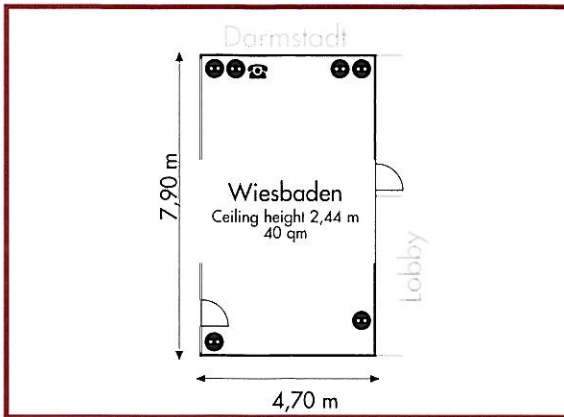

**Kongressaal A + B (296 qm):**

Floor:	EG	ISDN:	○
Natural daylight:	-	Analogue point:	○
Air-conditioning:	•	Wireless LAN:	○
Number of sockets:	28	TV point:	-
High-voltage power point:	•	Door max. W/H:	1,62 x 2,05 m

**Seating – max. capacity:**

**Board Room (70 qm):**

- Floor: 1 ISDN/Wireless LAN: 0  
 Natural daylight: • Analogue point: 0  
 Air-conditioning: • TV point: 0  
 Number of sockets: 35 Data beamer •  
 High-voltage power point: • Door max. W/H: 1,98 x 2,10 m

**Seating – max. capacity:**

**Mainz (40 qm):**

- Floor: 3 ISDN: -  
 Natural daylight: • Analogue point: 0  
 Air-conditioning: • Wireless LAN: 0  
 Number of sockets: 7 TV point: -  
 High-voltage power point: • Door max. W/H: 0,81 x 2,03 m

**Seating – max. capacity:**

**Wiesbaden (40 qm):**

- Floor: 3 ISDN: -
- Natural daylight: • Analogue point: ○
- Air-conditioning: • Wireless LAN: ○
- Number of sockets: 6 TV point: -
- High-voltage power point: • Door max. W/H: 0,72 x 2,03m