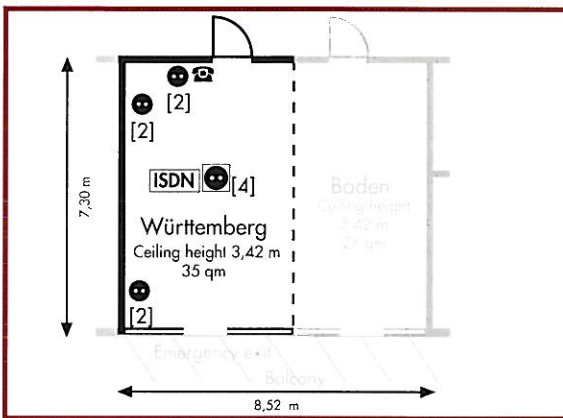

**Seating – max. capacity:**

**Board Room (70 qm):**

- Floor: 1 ISDN/Wireless LAN: 0  
 Natural daylight: • Analogue point: 0  
 Air-conditioning: • TV point: 0  
 Number of sockets: 35 Data beamer •  
 High-voltage power point: • Door max. W/H: 1,98 x 2,10 m

**Seating – max. capacity:**

**Wiesbaden (40 qm):**

- Floor: 3 ISDN: -
- Natural daylight: • Analogue point: ○
- Air-conditioning: • Wireless LAN: ○
- Number of sockets: 6 TV point: -
- High-voltage power point: • Door max. W/H: 0,72 x 2,03m

**Seating – max. capacity:**

**Mosel (44 qm):**

- |                           |    |                 |               |
|---------------------------|----|-----------------|---------------|
| Floor:                    | 1  | ISDN:           | ○             |
| Natural daylight:         | •  | Analogue point: | ○             |
| Air-conditioning:         | •  | Wireless LAN:   | ○             |
| Number of sockets:        | 10 | TV point:       | -             |
| High-voltage power point: | •  | Door max. W/H:  | 1,05 x 2,10 m |

**Seating – max. capacity:**

**Württemberg (35 qm):**

- Floor: 1
- Natural daylight: •
- Air-conditioning: •
- Number of sockets: 10
- High-voltage power point: •
- ISDN: ○
- Analogue point: ○
- Wireless LAN: ○
- TV point: -
- Door max. W/H: 1,05 x 2,10 m