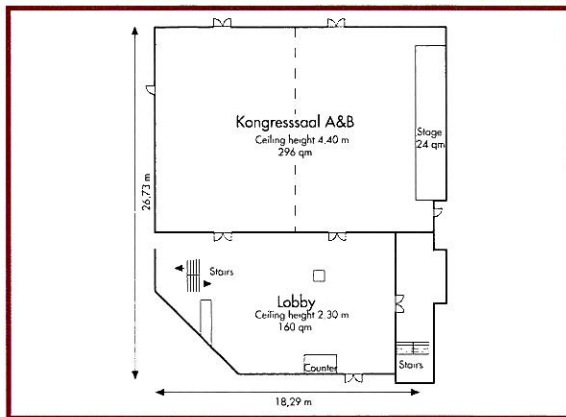

**Kongressaal A + B (296 qm):**

Floor:	EG	ISDN:	○
Natural daylight:	-	Analogue point:	○
Air-conditioning:	•	Wireless LAN:	○
Number of sockets:	28	TV point:	-
High-voltage power point:	•	Door max. W/H:	1,62 x 2,05 m

**Seating – max. capacity:**

Theatre 400	Classroom 200	U-Shape 70	Boardroom 92	Banquet 200

**Foyer:**

Door max. W/H: 2,00 x 2,05 m

**Tower completely (460 qm):**

Floor:	25 + 26	ISDN:	-
Natural daylight:	•	Analogue point:	○
Air-conditioning:	•	Wireless LAN:	○
Number of sockets:	40	TV point:	-
High-voltage power point:	•	Door max. W/H:	2,00 x 2,00 m

**Seating – max. capacity:**

Theatre 50	Classroom -	U-Shape 20	Boardroom 22	Banquet 200

**Rhein (120 qm):**

- Floor: 1 ISDN: 0  
 Natural daylight: • Analogue point: 0  
 Air-conditioning: • Wireless LAN: 0  
 Number of sockets: 20 TV point: -  
 High-voltage power point: • Door max. W/H: 1,85 x 2,10 m

**Seating – max. capacity:**

**Main (120 qm):**

- Floor: 1 ISDN: 0  
 Natural daylight: • Analogue point: 0  
 Air-conditioning: • Wireless LAN: 0  
 Number of sockets: 24 TV point: -  
 High-voltage power point: • Door max. W/H: 1,85 x 2,10 m