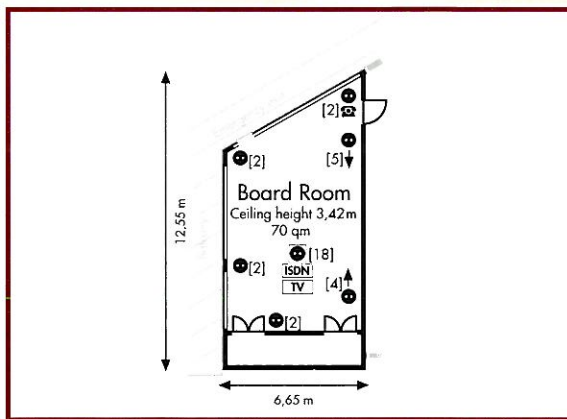

**Seating – max. capacity:**

Theatre 400	Classroom 200	U-Shape 70	Boardroom 92	Banquet 200

**Foyer:**

Door max. W/H: 2,00 x 2,05 m

**Tower completely (460 qm):**

Floor:	25 + 26	ISDN:	-
Natural daylight:	•	Analogue point:	○
Air-conditioning:	•	Wireless LAN:	○
Number of sockets:	40	TV point:	-
High-voltage power point:	•	Door max. W/H:	2,00 x 2,00 m

**Seating – max. capacity:**

Theatre 50	Classroom -	U-Shape 20	Boardroom 22	Banquet 200

**Rhein (120 qm):**

- Floor: 1 ISDN: 0  
 Natural daylight: • Analogue point: 0  
 Air-conditioning: • Wireless LAN: 0  
 Number of sockets: 20 TV point: -  
 High-voltage power point: • Door max. W/H: 1,85 x 2,10 m

**Seating – max. capacity:**

**Main (120 qm):**

- Floor: 1 ISDN: 0  
 Natural daylight: • Analogue point: 0  
 Air-conditioning: • Wireless LAN: 0  
 Number of sockets: 24 TV point: -  
 High-voltage power point: • Door max. W/H: 1,85 x 2,10 m

**Seating – max. capacity:**

**Board Room (70 qm):**

- Floor: 1 ISDN/Wireless LAN: 0  
 Natural daylight: • Analogue point: 0  
 Air-conditioning: • TV point: 0  
 Number of sockets: 35 Data beamer •  
 High-voltage power point: • Door max. W/H: 1,98 x 2,10 m